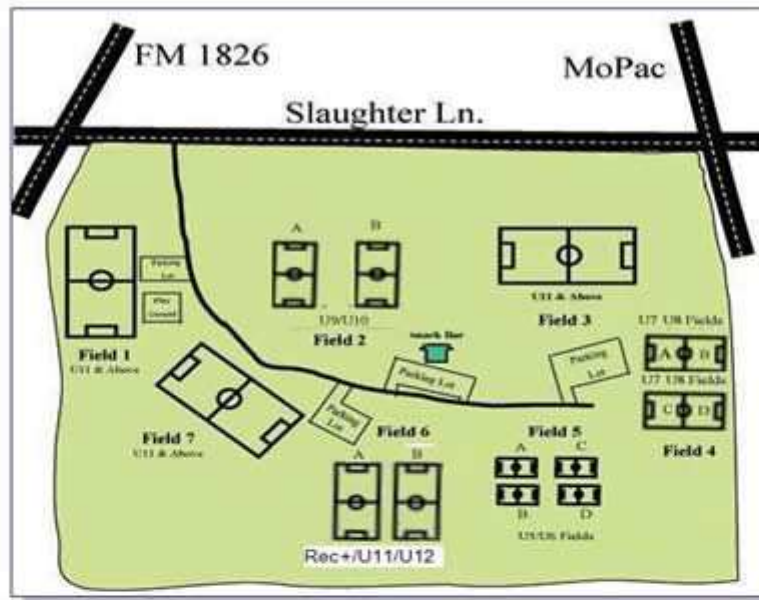

RSVP deadline: November 17th, 2006

Directions

AUCSC Slaughter Creek Soccer Fields

Directions to the Fields

From MOPAC:

Go south on MOPAC (Loop 1), turn right on Slaughter Ln. The entrance to Slaughter Creek Metropolitan Park will be 1.1 miles on your left.

From I-35:

Take I-35, to Slaughter Ln./Congress Ave. exit and go west, go thru the lights on Manchaca and Brodie Ln. Continue thru the MOPAC intersection. The entrance to Slaughter Creek Metropolitan Park will be 1.1 miles on your left.